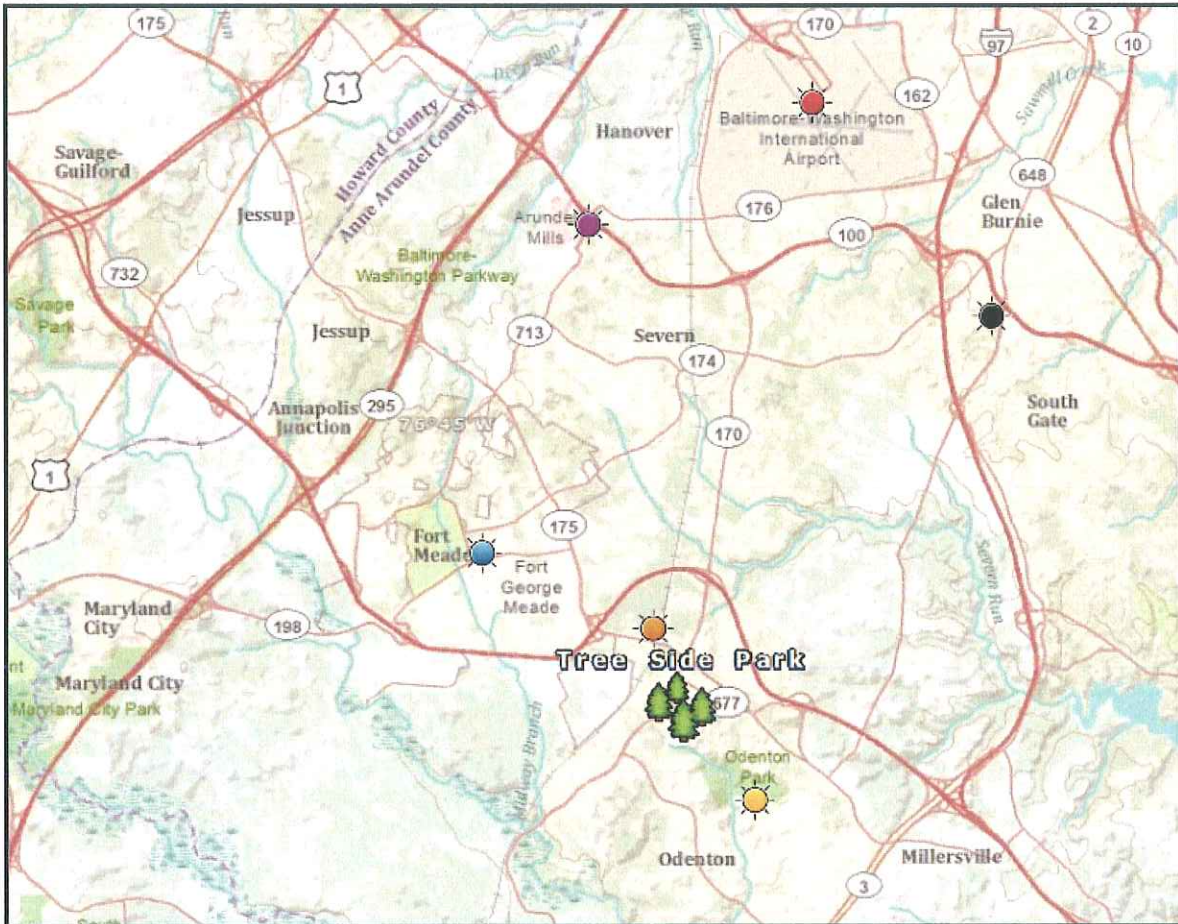

Tree Side Park

Location Map

-  Baltimore-Washington Medical Center
-  Baltimore-Washington International (BWI) Airport
-  Arundel Mills Mall and Anne Arundel Community College campus location
-  Ft. George Meade
-  MARC Train Station at Odenton
-  Odenton Park
-  Tree Side Park

Tree Side Park

Site Plan and Home Layout